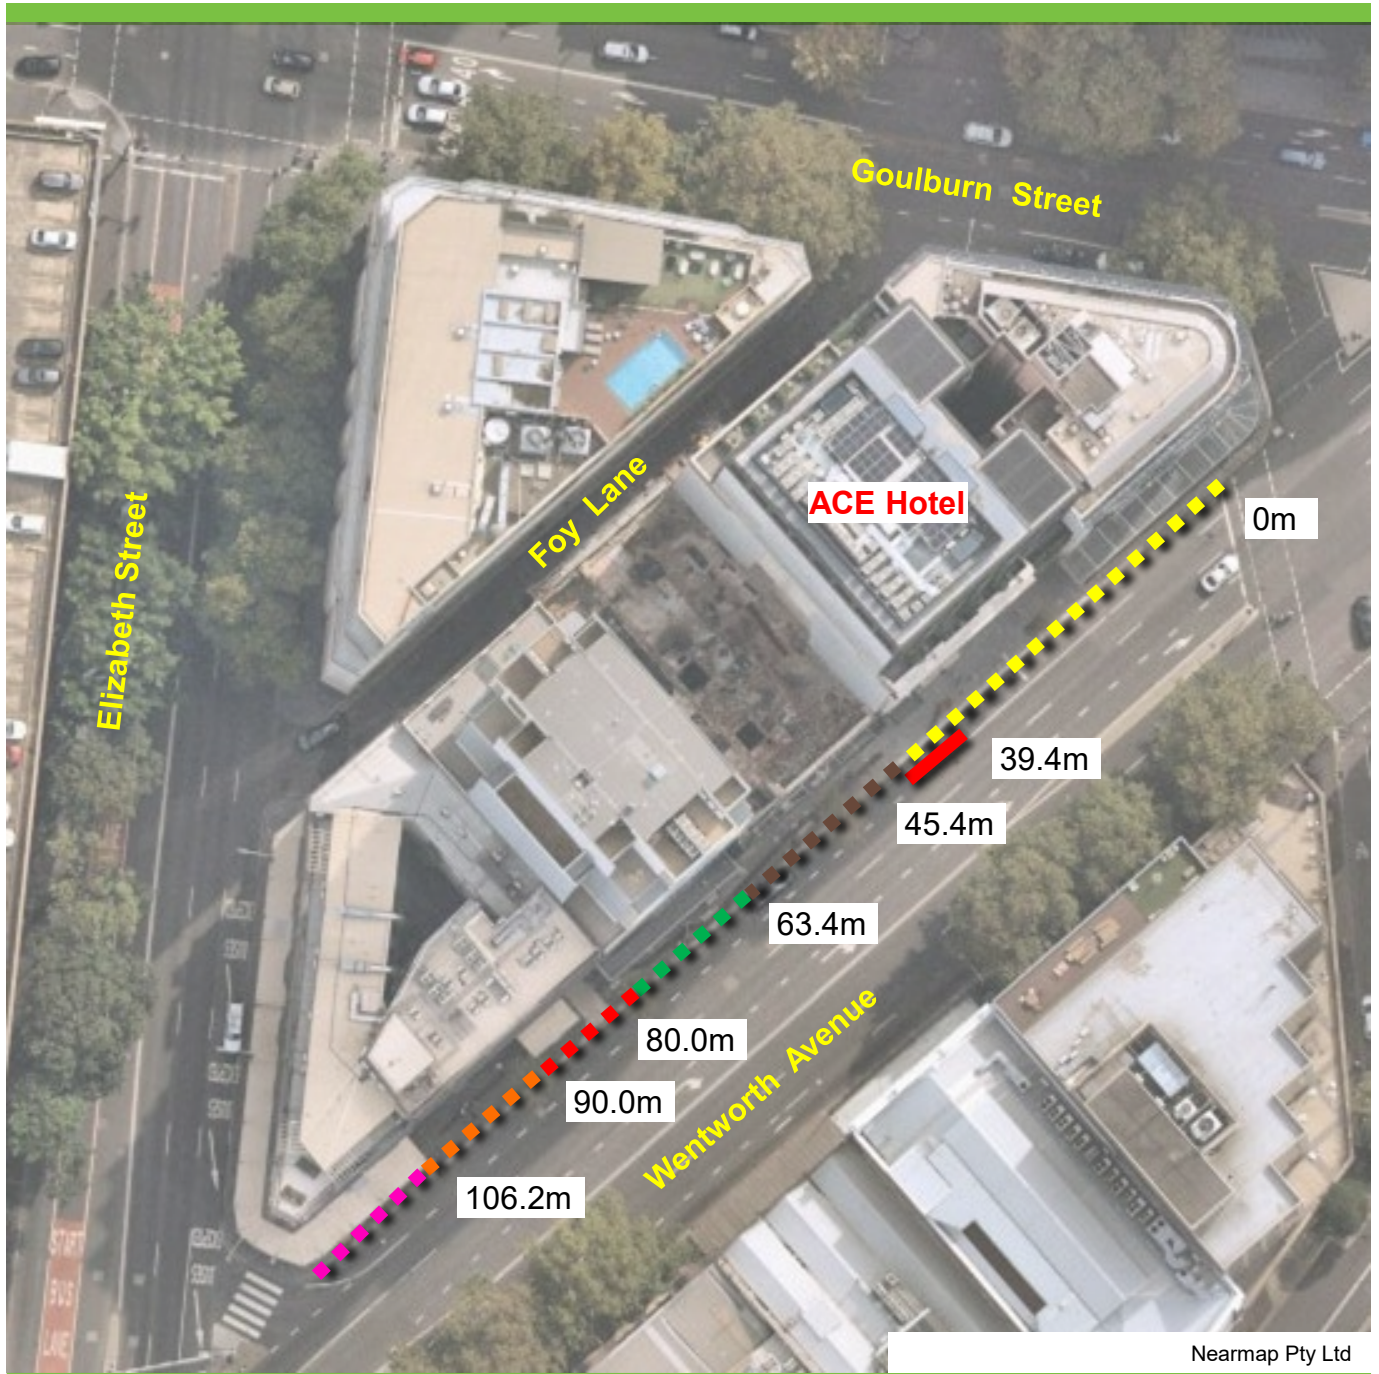

Wentworth Avenue, Sydney Proposed parking changes

Nearmap Pty Ltd

Existing

-  "No Stopping"
-  "No Parking"
-  "Loading Zone Ticket 6am-6pm Mon-Fri, 6am-10am Sat / 4P Ticket 6pm-10pm Mon-Fri, 10am-10pm Sat, 8am-10pm Sun & Public Holidays"

Existing

-  "No Parking Coaches Excepted 15 minute limit"
-  "No Stopping Aust. Post Vehicles Excepted"
-  "Works Zone 7am-6pm Mon-Fri, 7am-6pm Sat" and "No Stopping other times"
-  Unrestricted Parking

Proposed

-  "No Parking"